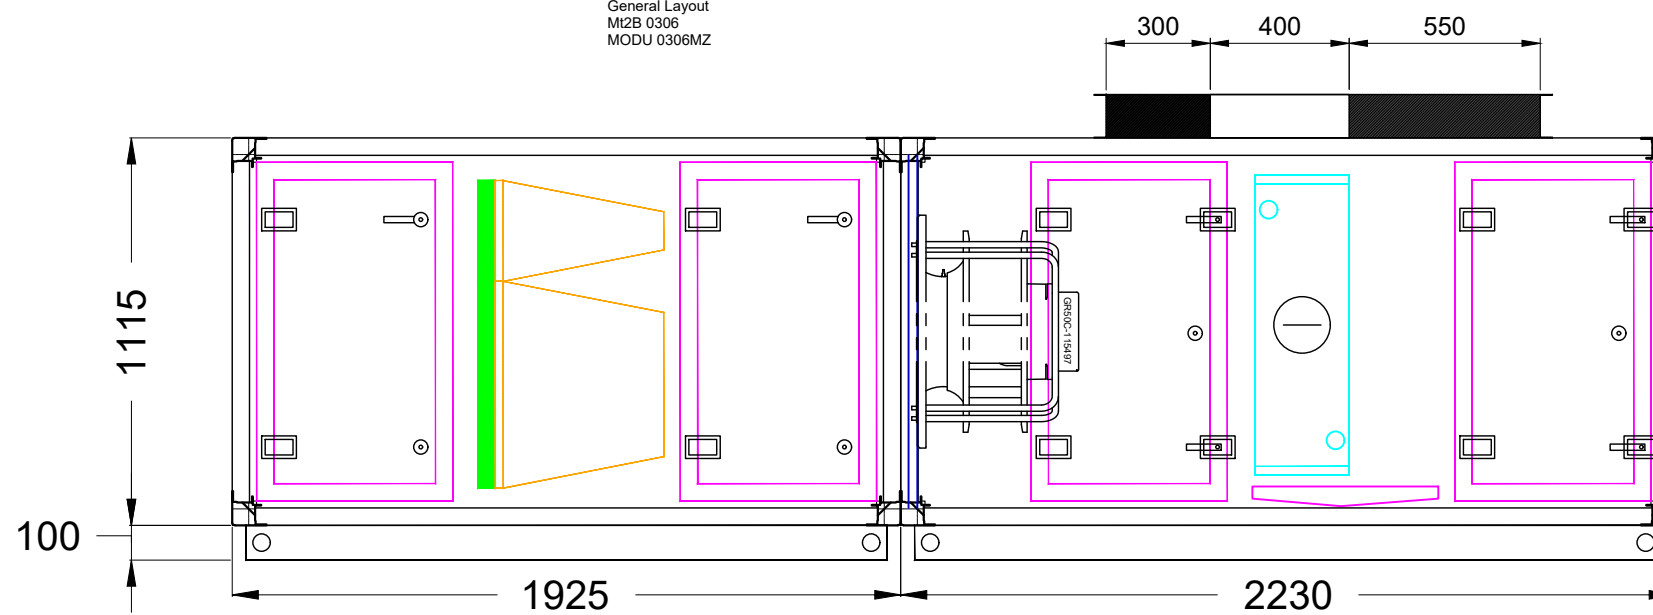

General Layout
M12B 0306
MODU 0306MZ

<p>UNLESS OTHERWISE SPECIFIED DIMENSIONS ARE IN MILLIMETERS BREAK AND DEBUR ALL SHARP EDGES</p> <p>3rd ANGLE PROJECTION</p> <p>DO NOT SCALE DRAWING</p>				<p>AIR DESIGN PTY. LTD. © A.C.N. 010 185 958 45 NESTOR DRIVE, MEADOWBROOK, QUEENSLAND, AUSTRALIA. 4131 TELEPHONE: (07) 32 999 888 FACSIMILE: (07) 32 999 800</p>				<p>General Layout Multizone Unit - MODU 0306MZ -</p>		
				<p>00 Toh 22/11/2017 Initial Released</p>	<p>APPRD: -- DATE: --</p>	<p>DATE: 22/11/2017</p>	<p>DATE: --</p>			
Rev	By	Date	Description				DRAWING NO: -	REV: 00	SCALE: N.T.S.	SIZE: A3